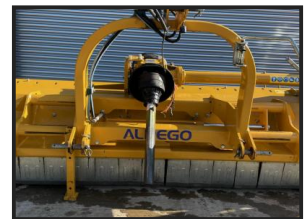

Alpego TR36 280

£4,000.00

An immaculate side shift Alepgo flail mower with a 2.8 metre working width, done very little work and a huge saving on new!

Product Details

Product Details	
Category/Type	Toppers
Make	Alpego
Model	TR36 280
Year	2018
Hours	-