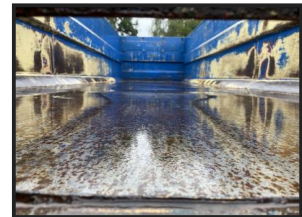

AS Marston ACE 14 ton grain trailer

£11,750.00

Hydraulic door, lights, grain hatch, 14 ton, sprung drawbar and axles, flotation tyres,
VERY TIDY CONDITION!!!

Product Details

Product Details	
<i>Category/Type</i>	<i>Trailers</i>
<i>Make</i>	<i>AS Marston</i>
<i>Model</i>	<i>ACE 14 ton grain trailer</i>
<i>Year</i>	<i>2000</i>
<i>Hours</i>	<i>-</i>