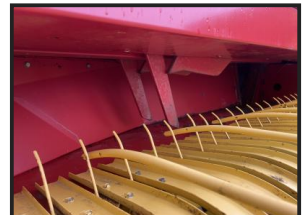

New Holland 570

£6,950.00

NEW HOLLAND 570 Conventional baler

?Hydraulic pick up

?2002

?Folding tailgate

?String box

?Good tyres

Amazing, time warp condition!!! The whole baler is absolutely immaculate. Paint still on the pick

Product Details

Product Details	
Category/Type	Balers
Make	New Holland
Model	570
Year	2002
Hours	-

Highlander farm LN9 6QF

Tel: 07710 470244

www.srkilby.co.uk srkilby1978@gmail.com