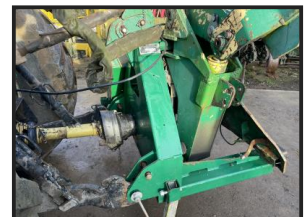

## Spearhead 565 excel

**£5,850.00**

565 excel, Slew behind, 2002, full A frame, proportional hydraulic joystick controls, fully independent, Everything works but would need a good service and some maintenance etc, However the head runs up really smooth

### Product Details

Product Details	
<b>Category/Type</b>	<b>Tractors</b>
<b>Make</b>	<b>Spearhead</b>
<b>Model</b>	<b>565 excel</b>
<b>Year</b>	<b>2002</b>
<b>Hours</b>	<b>-</b>

Highlander farm LN9 6QF