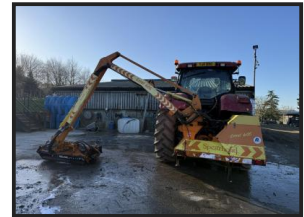

Spearhead Excel 605

£7,000.00

1.2 metre head, proportional joystick controls, slew behind, runs up very smooth, very good flails on the head, A frame, genuine tidy hedge cutter

Product Details

Product Details	
<i>Category/Type</i>	<i>Hedge Cutters</i>
<i>Make</i>	<i>Spearhead</i>
<i>Model</i>	<i>Excel 605</i>
<i>Year</i>	<i>2007</i>
<i>Hours</i>	<i>-</i>